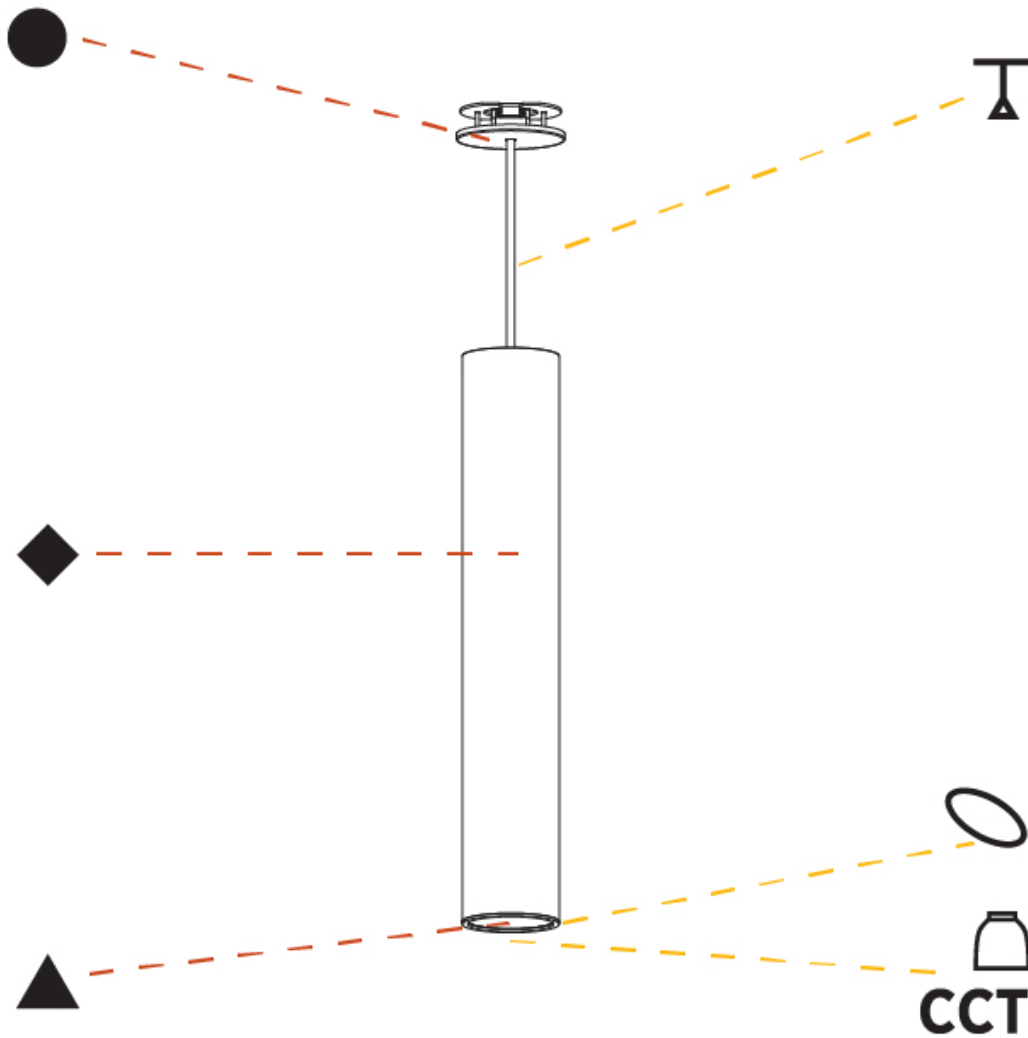

GENERAL

Series: Hangover
Subseries: Hangover Monopoint Recessed Canopy
Brand: Prolicht
Division: Architectural
Mounting Type: Suspension
Mounting Location: Ceiling
Subcategory: Pendant

PHYSICAL

Shape: Cylinder
Diameter (mm): 75
Diameter (in): 2 ¹⁵ / ₁₆
Height (mm): 450
Height (in): 17 ¹¹ / ₁₆
Max. Overall Height (mm): 2450
Max. Overall Height (in): 96 ⁷ / ₁₆
Light Distribution: Downlight
Diffuser: Shine Ring 0-6
Fixture Finish: SSR / BKV / CWI / CRY / HAB / UFT / ITA / RUA / FTG / MYG / LOD / PUS / FRO / FUP / KIA / POP / BLS / SPG / MEY / GOH / GUM / CHC / COM / ABZ / JAG / OBR / MOS / ROR
Fixture Material: Aluminum
Cable Details: 2000mm / 6000mm Cable in White / Black / Orange / Red
Cut-out Measurements: 68mm / 2 11/16"

OPTICAL

Reflector: 18 / 36 / 52

RATINGS AND CERTIFICATIONS

Certified By: Certified for North American Standards
IP rating: IP20

HANGOVER MONOPOINT RECESSED CANOPY SUSPENSION

A300161-

PROJECT
TYPE
SPECIFIER
QUANTITY
DATE

GENERAL

Series: Hangover
Subseries: Hangover Monopoint Recessed Canopy
Brand: Prolicht
Division: Architectural
Mounting Type: Suspension
Mounting Location: Ceiling
Subcategory: Pendant

PHYSICAL

Shape: Cylinder
Diameter (mm): 75
Diameter (in): 2 ¹⁵ / ₁₆
Height (mm): 450
Height (in): 17 ¹¹ / ₁₆
Max. Overall Height (mm): 2450
Max. Overall Height (in): 96 ⁷ / ₁₆
Light Distribution: Direct / Indirect
Diffuser: Shine Ring 0-6
Fixture Finish: SSR / BKV / CWI / CRY / HAB / UFT / ITA / RUA / FTG / MYG / LOD / PUS / FRO / FUP / KIA / POP / BLS / SPG / MEY / GOH / GUM / CHC / COM / ABZ / JAG / OBR / MOS / ROR
Fixture Material: Aluminum
Cable Details: 2000mm / 6000mmm Cable in White / Black / Orange / Red
Cut-out Measurements: 68mm / 2 11/16"